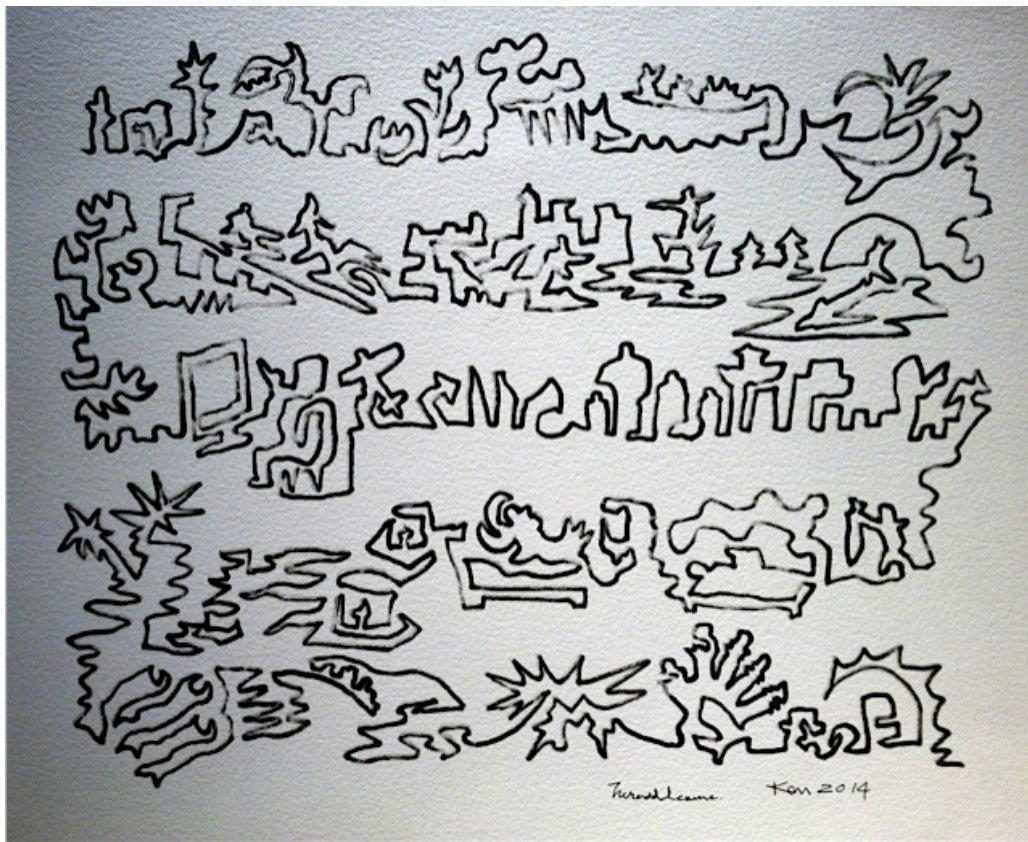

OUTSIDE THE LINES
Modernist Drawings

January 5 - 31
The Gregg and Trask Galleries
The National Arts Club
15 Gramercy Park
New York, NY 10003

Will Barnet
Scot Borofsky
Vittoria Chierici
Peter Cox
Mark DeMuro
Stephen Hale
Keith Haring
Francis Hines
Ken Hiratsuka
Ilya Kabakov
Diana Kan
Suzanne LaFleur
Paul Manes
Frank Mason
Mary Melikian
Michael Steiner
Joan Thorne
Andy Warhol

Galleries Open to the Public
10:00 AM - 5:00 PM
Daily

Ken Hiratsuka
THE ROAD SHE CAME (2014)
Ink on watercolor paper